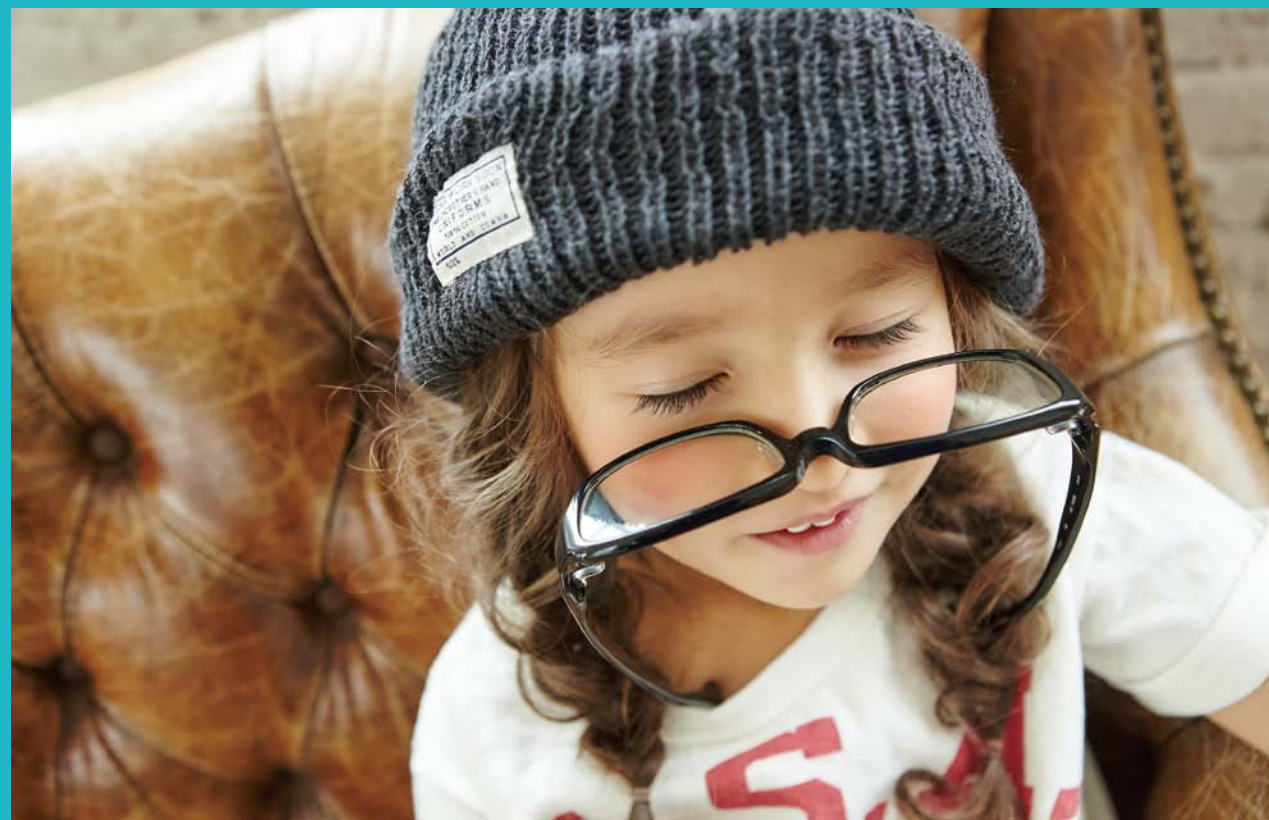

NWS-16S-034
India 8 Sleeve A-line Cardigan YELLOW
2,900 yen
NWS-16S-014
HOME Pattern One-piece GREEN
4,900 yen

NWS-16S-036
Cut Lawn Switching T-shirts TOP GRAY 2,000 yen
NWS-16S-009
Handkerchief Pattern Skirt-like Pants NAVY 3,900 yen

LOVE THE LIFE YOU LIVE.
May all your wishes come true.