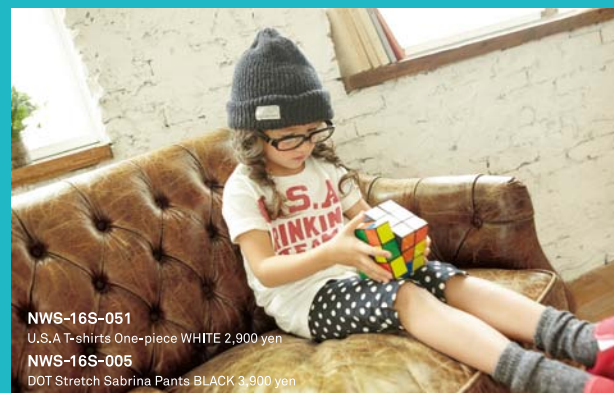

Let love sparkle.

LOVE THE LIFE YOU LIVE.
May all your wishes come true.